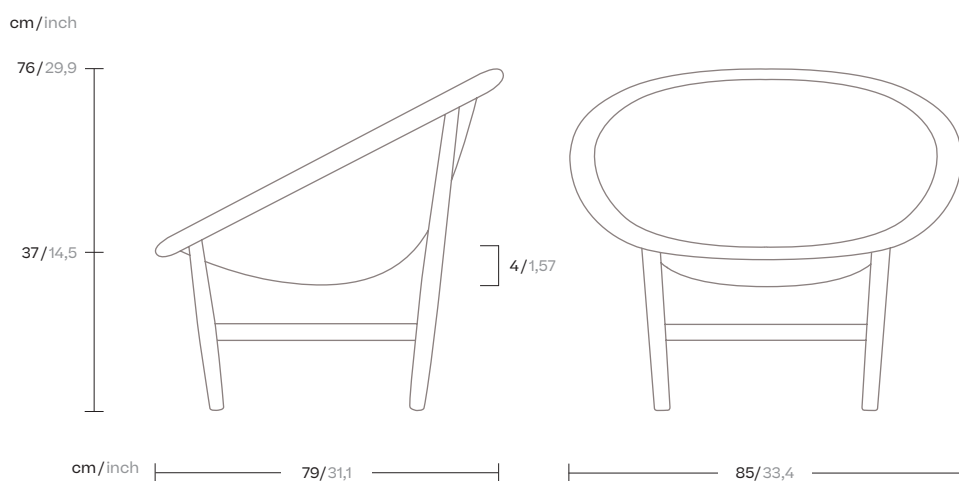

Basket
Indoor club chair
by Nanna and Jørgen
Ditzel

kettal

Indoor club chair

Designers
Nanna and Jørgen Ditzel

Collection
Basket

Reference
KS1000200

1/3

Kettal edits the Basket chair, created in the 1950s by Danish designers Nanna and Jørgen Ditzel. The Basket chair, made from oak, comes in its original version created by the Ditzel, hand-braided in wicker, and in an outdoor version, made from artificial fibre and teak.

kettal

Indoor club chair

Designer
Nanna and Jørgen Ditzel

Collection
Basket

Reference
KS1000200

2/3

Materials

Oak
Eco Friendly Oeko-Tek