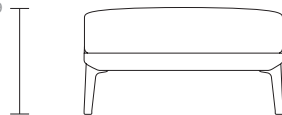

Boma

Bench 4 Seater

by Rodolfo Dordoni

kettal

Bench 4 Seater

Designer
Rodolfo Dordoni

Collection
Boma

Reference
KS2501100

cm/inch

43/16,9

cm/inch | 80/31,4 |

kettal

Bench 4 Seater

Designer
Rodolfo Dordoni

Collection
Boma

Reference
KS2501100