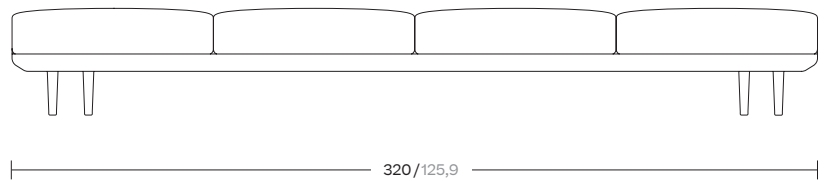

Boma

Bench 4 Seater

by Rodolfo Dordoni

kettal

Bench 4 Seater

Designer
Rodolfo Dordoni

Collection
Boma

Reference
KS2501100

Therefore the structure is organized around a frame entirely made of aluminum, capable of hiding in the essentiality of its lines either the quality of the used materials and the chance of easy articulation in different compositions.

cm/inch

43/16,9

cm/inch | 80/31,4 |

kettal

Bench 4 Seater

Designer
Rodolfo Dordoni

Collection
Boma

Reference
KS2501100