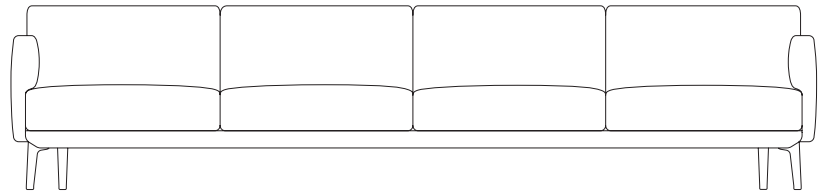

Boma

4 Seater Sofa

by Rodolfo Dordoni

kettal

4 Seater Sofa

Designer
Rodolfo Dordoni

Collection
Boma

Reference
KS2500400

1/3

The Boma collection, designed by Rodolfo Dordoni for Kettal, was born from the need of high performances of outdoor environment, without sacrificing the increasing demand for comfort that new products have to face. Therefore the structure is organized around a frame entirely made of aluminum, capable of hiding in the essentiality of its lines either the quality of the used materials and the chance of easy articulation in different compositions.

cm/inch

334/135,4

79/31,1
66/25,9
43/16,9

cm/inch 92/36,2

kettal

4 Seater Sofa

Designer
Rodolfo Dordoni

Collection
Boma