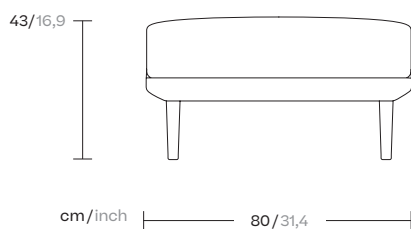

Bench 3 Seater

Designer
Rodolfo Dordoni

Collection
Boma

Reference
KS2501000

1/3

cm/inch

The Boma collection, designed by Rodolfo Dordoni for Kettal, was born from the need of high performances of outdoor environment, without sacrificing the increasing demand for comfort that new products have to face.

Therefore the structure is organized around a frame entirely made of aluminum, capable of hiding in the essentiality of its lines either the quality of the used materials and the chance of easy articulation in different compositions.

kettal