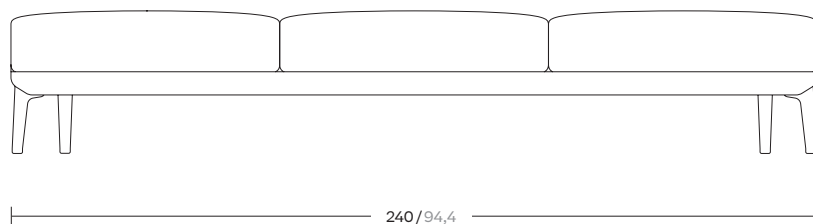

Boma

Bench 3 Seater

by Rodolfo Dordoni

**kettal**

# Bench 3 Seater

Designer  
Rodolfo Dordoni

Collection  
Boma

Reference  
KS2501000

1/3

cm/inch

The Boma collection, designed by Rodolfo Dordoni for Kettal, was born from the need of high performances of outdoor environment, without sacrificing the increasing demand for comfort that new products have to face.

Therefore the structure is organized around a frame entirely made of aluminum, capable of hiding in the essentiality of its lines either the quality of the used materials and the chance of easy articulation in different compositions.