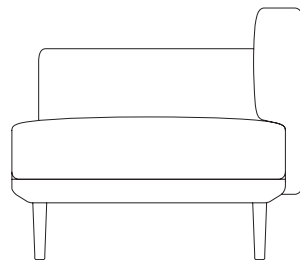

Boma

Left corner 3 seater

“end”

by Rodolfo Dordoni

kettal

Left corner 3 seater “end”

Designer
Rodolfo Dordoni

Collection
Boma

Reference
KS2502400

1/3

The Boma collection, designed by Rodolfo Dordoni for Kettal, was born from the need of high performances of outdoor environment, without sacrificing the increasing demand for comfort that new products have to face. Therefore the structure is organized around a frame entirely made of aluminum, capable of hiding in the essentiality of its lines either the quality of the used materials and the chance of easy articulation in different compositions.

cm/inch

79/31,1

66/25,9

43/16,9

cm/inch

92/36,2

kettal

Left corner 3 seater “end”