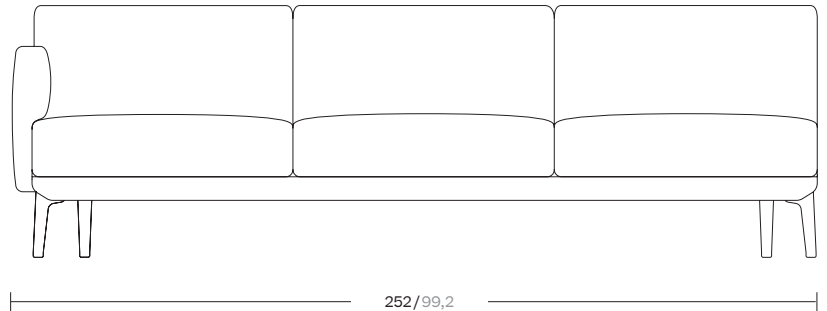

Boma

Left corner 3 seater

“end”

by Rodolfo Dordoni

kettal

Left corner 3 seater “end”

Designer
Rodolfo Dordoni

Collection
Boma

Reference
KS2502400

1/3

The Boma collection, designed by Rodolfo Dordoni for Kettal, was born from the need of high performances of outdoor environment, without sacrificing the increasing demand for comfort that new products have to face. Therefore the structure is organized around a frame entirely made of aluminum, capable of hiding in the essentiality of its lines either the quality of the used materials and the chance of easy articulation in different compositions.

cm/inch

79/31,1

66/25,9

43/16,9

cm/inch

92/36,2

kettal

Left corner 3 seater “end”