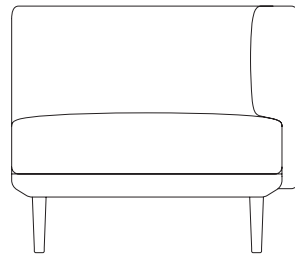

Boma

Left corner 3 seater

“connection-open”

by Rodolfo Dordoni

kettal

Left corner 3 seater “connection- open”

Designer
Rodolfo Dordoni

Collection
Boma

Reference
KS2502300

1/3

The Boma collection, designed by Rodolfo Dordoni for Kettal, was born from the need of high performances of outdoor environment, without sacrificing the increasing demand for comfort that new products have to face. Therefore the structure is organized around a frame entirely made of aluminum, capable of hiding in the essentiality of its lines either the quality of the used materials and the chance of easy articulation in different compositions.

cm/inch

252/99,2

79/31,1

43/16,9

cm/inch

92/36,2

kettal

Left corner 3 seater “connection- open”