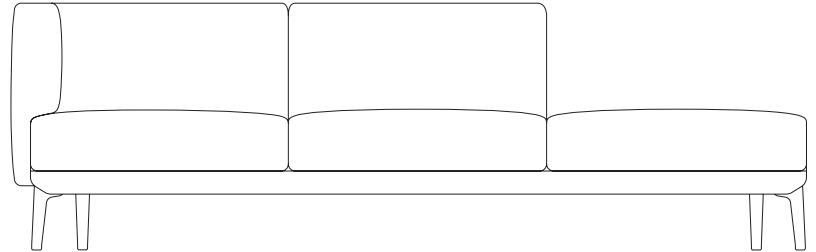

Boma

Left corner 3 seater

“connection-open”

by Rodolfo Dordoni

kettal

Left corner 3 seater “connection- open”

Designer
Rodolfo Dordoni

Collection
Boma

Reference
KS2502300

1/3

The Boma collection, designed by Rodolfo Dordoni for Kettal, was born from the need of high performances of outdoor environment, without sacrificing the increasing demand for comfort that new products have to face. Therefore the structure is organized around a frame entirely made of aluminum, capable of hiding in the essentiality of its lines either the quality of the used materials and the chance of easy articulation in different compositions.

cm/inch

252/99,2

79/31,1

43/16,9

cm/inch

92/36,2

kettal

Left corner 3 seater “connection- open”