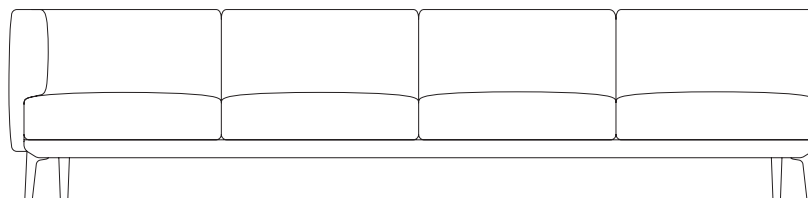

Boma

Left corner 4 seater

“connection”

by Rodolfo Dordoni

kettal

Left corner 4 seater “connection”

Designer
Rodolfo Dordoni

Collection
Boma

Reference
KS2502800

1/3

The Boma collection, designed by Rodolfo Dordoni for Kettal, was born from the need of high performances of outdoor environment, without sacrificing the increasing demand for comfort that new products have to face. Therefore the structure is organized around a frame entirely made of aluminum, capable of hiding in the essentiality of its lines either the quality of the used materials and the chance of easy articulation in different compositions.

cm/inch

332/130,7

79/31,1

43/16,9

cm/inch

92/36,2

kettal

Left corner 4 seater “connection”