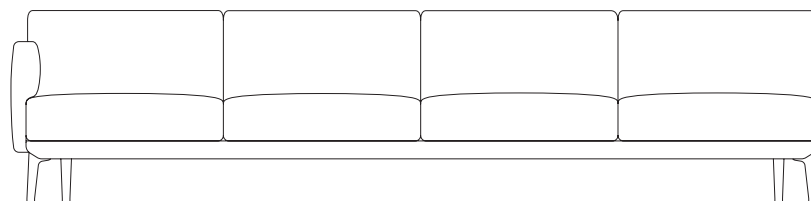

# Left corner 4 seater “end”

Designer  
Rodolfo Dordoni

Collection  
Boma

Reference  
KS2503000

1/3

cm/inch

The Boma collection, designed by Rodolfo Dordoni for Kettal, was born from the need of high performances of outdoor environment, without sacrificing the increasing demand for comfort that new products have to face.

Therefore the structure is organized around a frame entirely made of aluminum, capable of hiding in the essentiality of its lines either the quality of the used materials and the chance of easy articulation in different compositions.