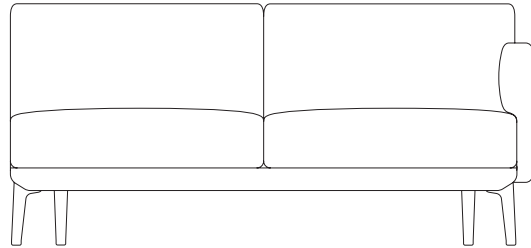

Boma

Right corner 2 seater

“end”

by Rodolfo Dordoni

kettal

Right corner 2 seater “end”

Designer
Rodolfo Dordoni

Collection
Boma

Reference
KS2501400

1/3

cm/inch

172/67,7

79/31,1

66/25,9

43/16,9

cm/inch

92/36,2

The Boma collection, designed by Rodolfo Dordoni for Kettal, was born from the need of high performances of outdoor environment, without sacrificing the increasing demand for comfort that new products have to face. Therefore the structure is organized around a frame entirely made of aluminum, capable of hiding in the essentiality of its lines either the quality of the used materials and the chance of easy articulation in different compositions.

kettal

Right corner 2 seater “end”

Designer
Rodolfo Dordoni

Collection
Boma

Reference
KS2501400

2/3

Materials

Fabric
Heavy Load 100.000 Cycles,
Heavy Load Resistant 1000
Decitex, Kettalize-It, Resist U.v.
En-581-4, Easy Clean, Abrasion,
Resistance 30.000 Cycles,
Quickdry