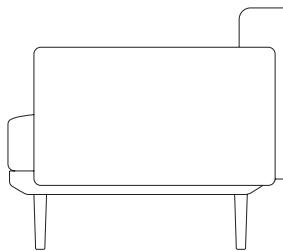

Boma

Right corner 2 seater

“end”

by Rodolfo Dordoni

kettal

Right corner 2 seater “end”

Designer
Rodolfo Dordoni

Collection
Boma

Reference
KS2501400

1/3

cm/inch

172/67,7

79/31,1

66/25,9

43/16,9

cm/inch

92/36,2

The Boma collection, designed by Rodolfo Dordoni for Kettal, was born from the need of high performances of outdoor environment, without sacrificing the increasing demand for comfort that new products have to face. Therefore the structure is organized around a frame entirely made of aluminum, capable of hiding in the essentiality of its lines either the quality of the used materials and the chance of easy articulation in different compositions.

kettal

Right corner 2 seater “end”

Designer
Rodolfo Dordoni

Collection
Boma

Reference
KS2501400

2/3

Materials

Fabric
Heavy Load 100.000 Cycles,
Heavy Load Resistant 1000
Decitex, Kettalize-It, Resist U.v.
En-581-4, Easy Clean, Abrasion,
Resistance 30.000 Cycles,
Quickdry