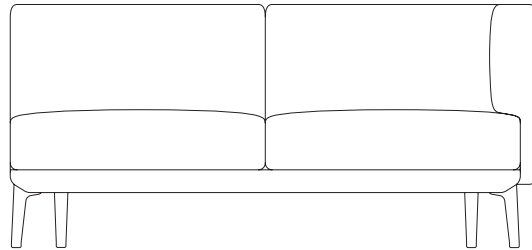

Boma

Right corner 2 seater

“connection”

by Rodolfo Dordoni

kettal

Right corner 2 seater “connection”

Designer
Rodolfo Dordoni

Collection
Boma

Reference
KS2501200

1/3

The Boma collection, designed by Rodolfo Dordoni for Kettal, was born from the need of high performances of outdoor environment, without sacrificing the increasing demand for comfort that new products have to face. Therefore the structure is organized around a frame entirely made of aluminum, capable of hiding in the essentiality of its lines either the quality of the used materials and the chance of easy articulation in different compositions.

cm/inch

172/67,7

79/31,1

43/16,9

cm/inch

92/36,2

kettal

Right corner 2 seater “connection”