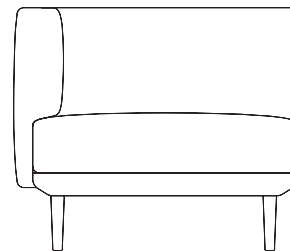

Boma

Right corner 2 seater

“connection”

by Rodolfo Dordoni

kettal

Right corner 2 seater “connection”

Designer
Rodolfo Dordoni

Collection
Boma

Reference
KS2501200

1/3

The Boma collection, designed by Rodolfo Dordoni for Kettal, was born from the need of high performances of outdoor environment, without sacrificing the increasing demand for comfort that new products have to face. Therefore the structure is organized around a frame entirely made of aluminum, capable of hiding in the essentiality of its lines either the quality of the used materials and the chance of easy articulation in different compositions.

cm/inch

172/67,7

79/31,1

43/16,9

cm/inch

92/36,2

kettal

Right corner 2 seater “connection”