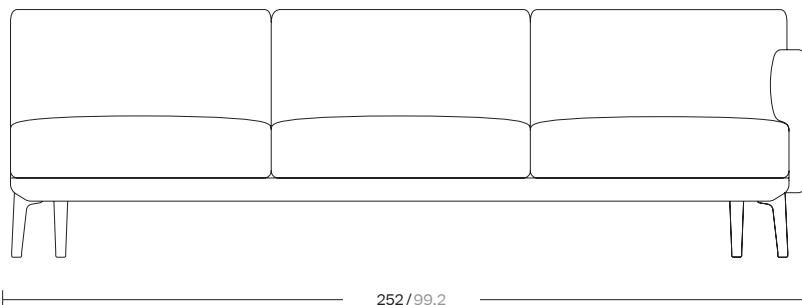

Boma

Right corner 3 seater

“end”

by Rodolfo Dordoni

kettal

Right corner 3 seater “end”

Designer
Rodolfo Dordoni

Collection
Boma

Reference
KS2502100

1/3

The Boma collection, designed by Rodolfo Dordoni for Kettal, was born from the need of high performances of outdoor environment, without sacrificing the increasing demand for comfort that new products have to face. Therefore the structure is organized around a frame entirely made of aluminum, capable of hiding in the essentiality of its lines either the quality of the used materials and the chance of easy articulation in different compositions.

cm/inch

79/31,1
66/25,9
43/16,9

cm/inch

92/36,2

kettal

Right corner 3 seater “end”

Designer
Rodolfo Dordoni

Collection
Boma