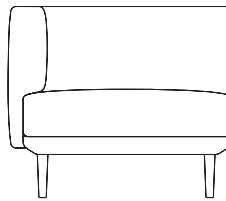

Boma

Right corner 4 seater

“connection-open”

by Rodolfo Dordoni

**kettal**

# Right corner 4 seater “connection- open”

Designer  
Rodolfo Dordoni

Collection  
Boma

Reference  
KS2502600

1/3

cm/inch

332/130,7

79/31,1

43/16,9

cm/inch 92/36,2

The Boma collection, designed by Rodolfo Dordoni for Kettal, was born from the need of high performances of outdoor environment, without sacrificing the increasing demand for comfort that new products have to face. Therefore the structure is organized around a frame entirely made of aluminum, capable of hiding in the essentiality of its lines either the quality of the used materials and the chance of easy articulation in different compositions.