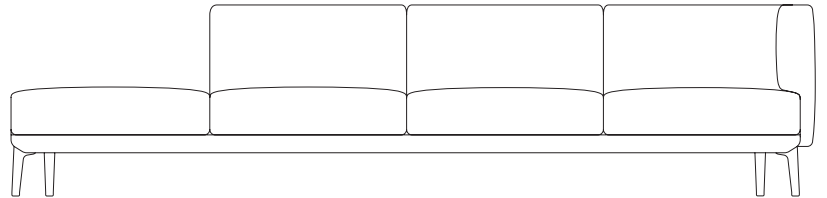

Boma

Right corner 4 seater

“connection-open”

by Rodolfo Dordoni

**kettal**

# Right corner 4 seater “connection- open”

Designer  
Rodolfo Dordoni

Collection  
Boma

Reference  
KS2502600

1/3

cm/inch

332/130,7

79/31,1

43/16,9

cm/inch 92/36,2

The Boma collection, designed by Rodolfo Dordoni for Kettal, was born from the need of high performances of outdoor environment, without sacrificing the increasing demand for comfort that new products have to face. Therefore the structure is organized around a frame entirely made of aluminum, capable of hiding in the essentiality of its lines either the quality of the used materials and the chance of easy articulation in different compositions.