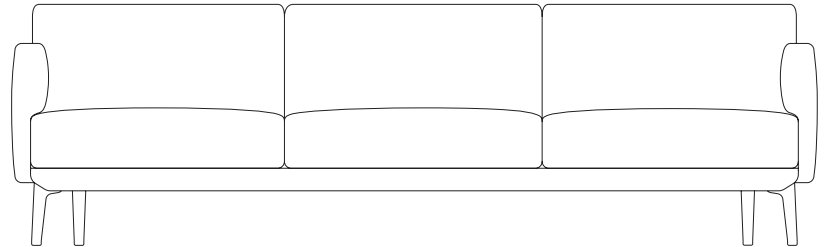

3 Seater Sofa

Designer
Rodolfo Dordoni

Collection
Boma

Reference
KS2500300

1/3

The Boma collection, designed by Rodolfo Dordoni for Kettal, was born from the need of high performances of outdoor environment, without sacrificing the increasing demand for comfort that new products have to face. Therefore the structure is organized around a frame entirely made of aluminum, capable of hiding in the essentiality of its lines either the quality of the used materials and the chance of easy articulation in different compositions.

cm/inch