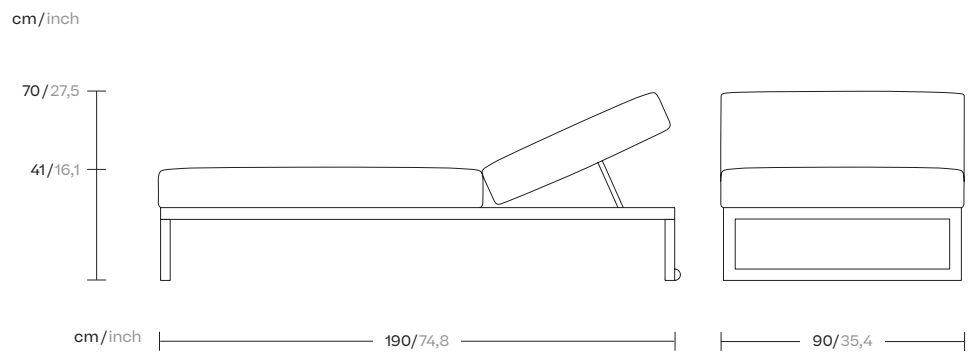

Landscape
5 Position lounge
by Kettal Studio

kettal

5 Position lounger

Designer
Kettal Studio

Collection
Landscape

Reference
KS9401500

1/3

Landscape aims to be part of a project. It is not understood as an item apart, but instead relates to its environment and melds with it. It is the project that is important, not the product, and this is its essence. Its rationalist construction seeks to give order, form and structure to the outdoor space, although, in terms of function, it has been designed to give shelter: to shade and cool or protect from the rain and wind.