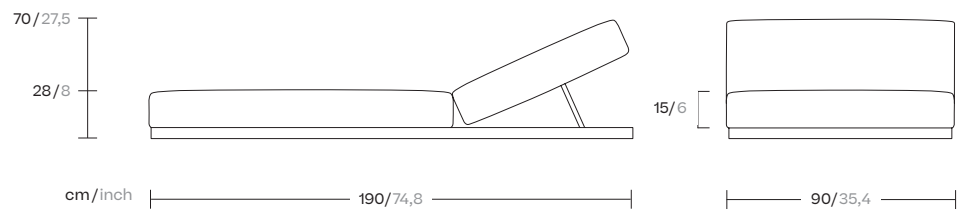

5 Position lounger

Designer
Kettal Studio

Collection
Landscape

Reference
KS9401500

1/3

Landscape aims to be part of a project. It is not understood as an item apart, but instead relates to its environment and melds with it. It is the project that is important, not the product, and this is its essence. Its rationalist construction seeks to give order, form and structure to the outdoor space, although, in terms of function, it has been designed to give shelter: to shade and cool or protect from the rain and wind.

cm/inch

kettal