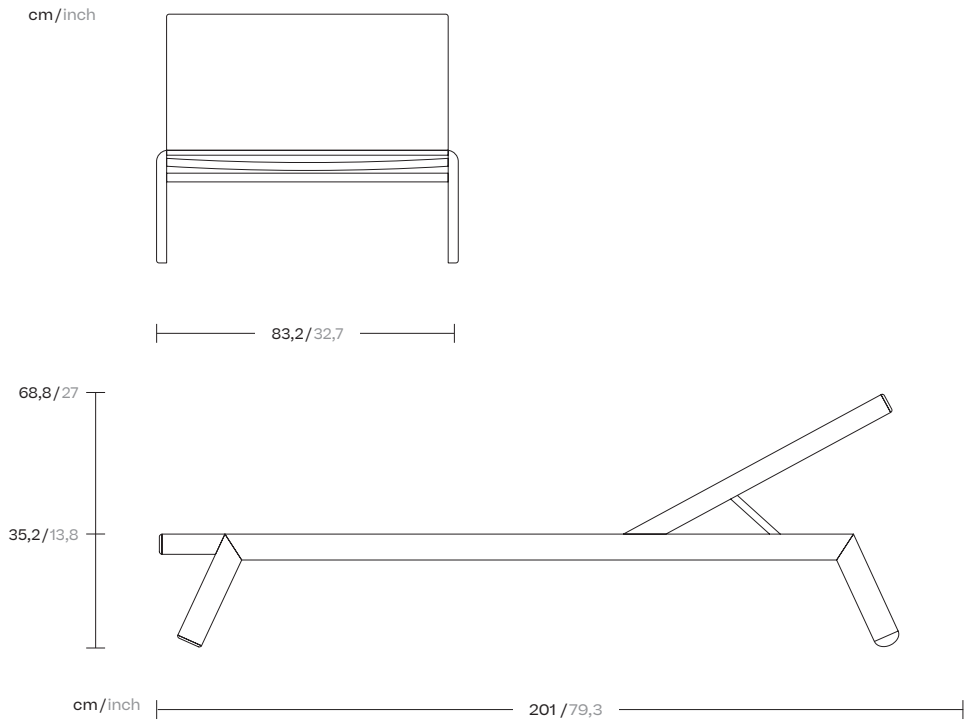

Deckchair with small wheels

Designer
Rodolfo Dordoni

Collection
Molo

Reference
KS4210800

1/4

This is an example of a modular sofa in its purest form. Its orthogonal geometry is based on a rectangular modularity design, which means it can be easily adapted to suit any situation and optimise the space in which it sits.

Each module can be taken apart and re-organised, creating new uses and configurations.

The design is aesthetically minimalistic with intentionally oversized pieces.

On the other hand, the decorative elements have conscientiously not been emphasised in order to give centre stage to the various combinations of fabric, colours and carefully selected details.

kettal