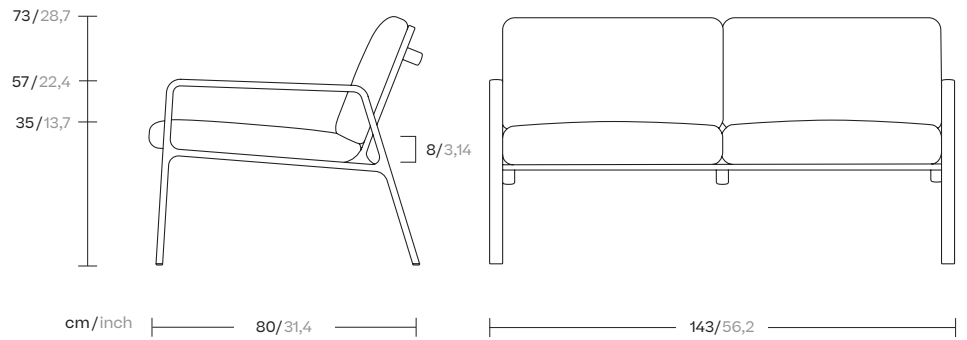

Park Life
2 Seater sofa
by Jasper Morrison

kettal

2 Seater sofa

Designer
Jasper Morrison

Collection
Park Life

Reference
KS1100700

1/4

Park Life is a complete family of furniture for outdoors, whose clean cut profile is Adaptable to a wide range of different situations. Lightweight, yet extremely durable, it's easily stacked for transport or winter storage and its technical sophistication and careful consideration of ergonomics besides a lot of care over how it looks are all intended to ensure a long life, both structurally and visually.

cm/inch

kettal

2 Seater sofa

Designer
Jasper Morrison

Collection
Park Life

Reference
KS1100700

2/4

Materials