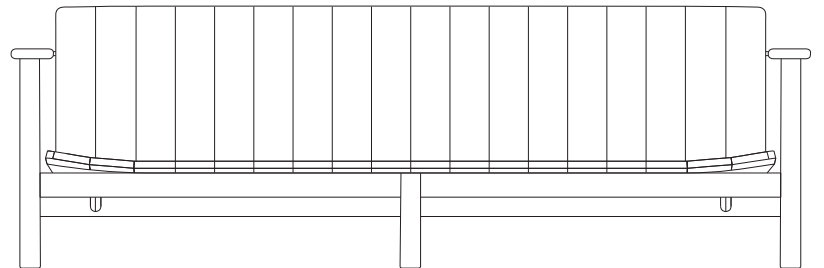

Riva

3 Seater sofa

by Jasper Morrison

kettal

3 Seater sofa

Designer
Jasper Morrison

Collection
Riva

Reference
KS2600700

1/2

cm/inch

208/81,8

68/26,7

57/22,3

30/11,8

cm/inch

78/30,7