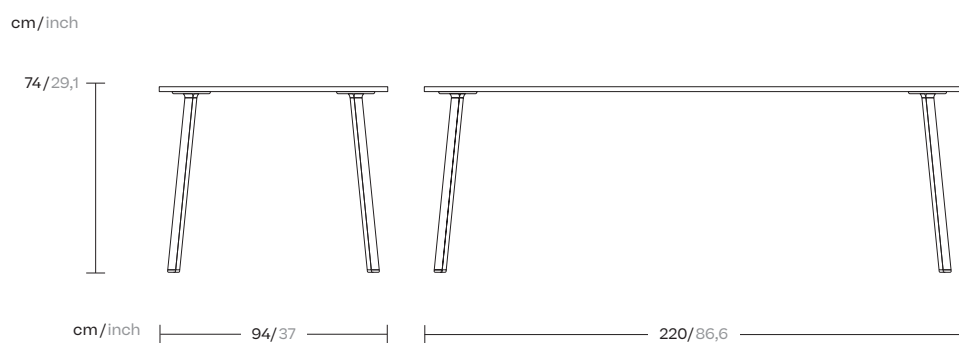

# Dining table 220x94

Designer  
Jasper Morrison

Collection  
Village

Reference  
KS1300600

1/3

A collection for all outdoor situations, from village house to grand café. The lightweight aluminium structure allows easy handling while the neutral language of its form takes nothing away from the scenery. This chair pays respect to the long standing codes of metal stacking outdoor chairs while gently refreshing the look.