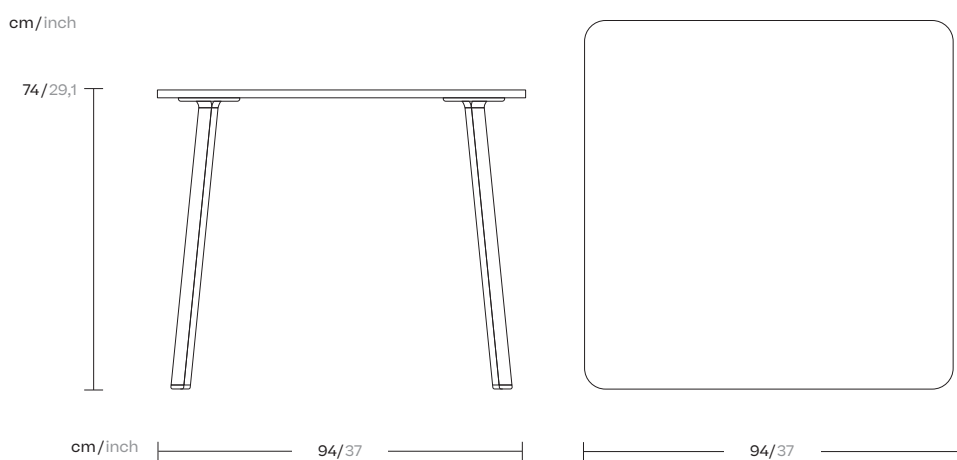

Dining table 94x94

Designer
Jasper Morrison

Collection
Village

Reference
KS1300300

1/3

A collection for all outdoor situations, from village house to grand café. The lightweight aluminium structure allows easy handling while the neutral language of its form takes nothing away from the scenery. This chair pays respect to the long standing codes of metal stacking outdoor chairs while gently refreshing the look.

kettal