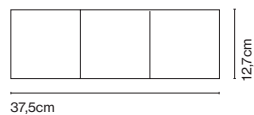

Atlas

Joan Gaspar

marset

Atlas

Base Atlas 2

Base Atlas 3

Atlas / Atlas Ad.

☞ E27 LED PAR30 10W 40°
3000K 850/1200lm

Transparent polycarbonate shade that envelops the light source. Stainless steel and teflon joint. Base made of white polyamide.

⊙ Transparent

Translucent electrical cord
Atlas with track adaptor

- [Download](#) Assembly Instructions
- [Download](#) 2D
- [Download](#) 3D
- [Download](#) Energy label