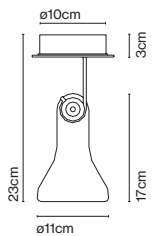

Atlas

Joan Gaspar

marset

Atlas

Base Atlas 2

Base Atlas 3

Atlas / Atlas Ad.

☞ E27 LED PAR30 10W 40°
3000K 850/1200lm

Transparent polycarbonate shade that envelops the light source. Stainless steel and teflon joint. Base made of white polyamide.

⊙ Transparent

Translucent electrical cord
Atlas with track adaptor

- [Download](#) Assembly Instructions
- [Download](#) 2D
- [Download](#) 3D
- [Download](#) Energy label