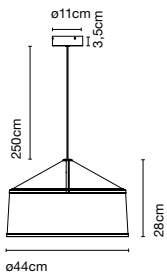

Zenc

Joan Gaspar

marset

Zenc

Zenc

E27 Globe (Ø95) 12W

- White (RAL 1013)
- Grey (RAL 7022)
- Red (RAL 3011)
- Sky Blue (PANTONE 7542C)
- Pale pink (RAL 010 85 10)
- Pale yellow (RAL 085 80 30)

Shade made of bi-injected rotary moulded polyethylene: texture on the outer part and smooth satin white on the inner part of the fixture.