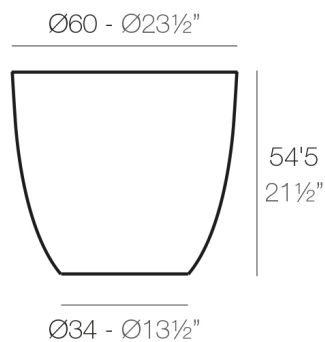

EASY BOWL Ø60×55 cm

By MACETEROS

View online: <https://www.vondom.com/products/48460>

Features

Description

3.7 Kg

CUENCO EASY Ø60 cm C = 120 L
EASY BOWL Ø23½" C = 32 gal

FINISHES

BASIC PP

Ref. 48460

Available in various colors

- WHITE
- BRONZE
- ANTHRACITE
- TAUPE
- ECRU

EASY BOWL Ø80x73 cm

By MACETEROS

View online: <https://www.vondom.com/products/48480>

Features

Description

9.2 Kg

CUENCO EASY Ø80 cm
EASY BOWL Ø31½"

C = 220 L
C = 58 gal

FINISHES

BASIC PP

Ref. 48480

Available in various colors