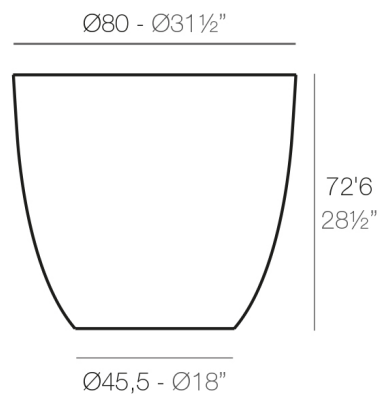

EASY BOWL Ø60×55 cm

By MACETEROS

View online: <https://www.vondom.com/products/48460>

Features

Description

3.7 Kg

CUENCO EASY Ø60 cm C = 120 L
EASY BOWL Ø23½" C = 32 gal

FINISHES

BASIC PP

Ref. 48460

Available in various colors

- WHITE
- BRONZE
- ANTHRACITE
- TAUPE
- ECRU

EASY BOWL Ø80x73 cm

By MACETEROS

View online: <https://www.vondom.com/products/48480>

Features

Description

9.2 Kg

CUENCO EASY Ø80 cm
EASY BOWL Ø31½"

C = 220 L
C = 58 gal

FINISHES

BASIC PP

Ref. 48480

Available in various colors