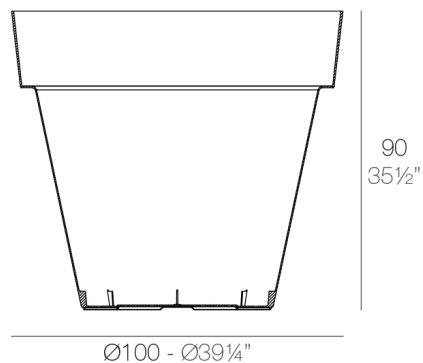

# EASY PLANTER Ø100×90 cm

By MACETEROS

View online: <https://www.vondom.com/products/48601>

### Description

11 Kg

MACETA EASY Ø100 C = 435 L 33.5 gal  
EASY PLANTER Ø39 1/4" C = 115 gal 33.5 L