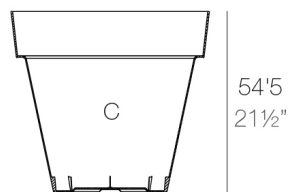

# EASY PLANTER Ø60×52 cm

By MACETEROS

View online: <https://www.vondom.com/products/48660>

### Description

3.2 Kg

Ø60 - Ø23½"

MACETA EASY Ø60 C = 92 L  
EASY PLANTER Ø23½" C = 24¼ gal