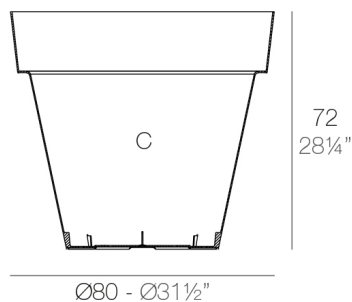

# EASY PLANTER Ø80×72 cm

By MACETEROS

View online: <https://www.vondom.com/products/48680>

### Description

5.7 Kg

MACETA EASY Ø80      C = 220 L (91 qt)  
EASY PLANTER Ø31½"      C = 58 gal