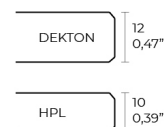

View online: <https://www.vondom.com/products/54245F>

Features

Description

Extruded aluminum with cast lacquered aluminum base. HPL Table top ó Dekton Table top. Item suitable for indoor and outdoor use. HPL Table top.

Weight

20.95 Kg

FRAME Mesa Baja Aluminio 100 x 100 cm
FRAME Low Table Aluminium 39 1/4" x 39 1/4"

FINISHES

LACQUERED

Ref. 54245F

Lacquered aluminium profile.

- WHITE
- BLACK
- ECRU

LACQUERED + HPL FULL WHITE

Ref. 54245FB

Lacquered aluminium profile.

- WHITE

FRAME ALUMINIUM TABLE

160x100x32

By Ramon Esteve

FRAME Collection comes from generating serene and timeless shapes using the framework as elementary geometry. The endless possibilities offered by the material using advanced technology, was the motivation to explore the limits. The FRAME section is flared creating pieces of visual lightness while still categorical and resistant. FRAME meets a wide range of needs in any outdoor space thanks to its variety of pieces.