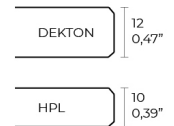

LACQUERED + HPL FULL WHITE

Ref. 54245FB

Lacquered aluminium profile.

- WHITE

FRAME ALUMINIUM TABLE

160x100x32

By Ramon Esteve

FRAME Collection comes from generating serene and timeless shapes using the framework as elementary geometry. The endless possibilities offered by the material using advanced technology, was the motivation to explore the limits. The FRAME section is flared creating pieces of visual lightness while still categorical and resistant. FRAME meets a wide range of needs in any outdoor space thanks to its variety of pieces.

View online: <https://www.vondom.com/products/54246F>

Features

Description

Extruded aluminum with cast lacquered aluminum base. HPL Table top ó Dekton Table top. Item suitable for indoor and outdoor use. HPL Table top.

Weight

30.91 Kg

FRAME Mesa Baja Aluminio 100 x 160 cm
FRAME Low Table Aluminium Base 39 1/4" x 63"

FINISHES

LACQUERED

Ref. 54246F

Lacquered aluminium profile.

- WHITE
- BLACK
- ECRU