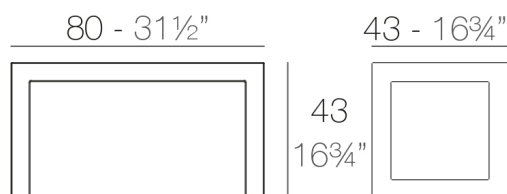

FRAME BENCH

By Ramon Esteve

FRAME Collection comes from generating serene and timeless shapes using the framework as elementary geometry. The endless possibilities offered by the material using advanced technology, was the motivation to explore the limits. The FRAME section is flared creating pieces of visual lightness while still categorical and resistant. FRAME meets a wide range of needs in any outdoor space thanks to its variety of pieces.

View online: <https://www.vondom.com/products/54087>

Features

Description

Made of polyethylene resin by rotational moulding. 100% Recyclable. Item suitable for indoor and outdoor use. Available in different finishes.

Weight

7 Kg

Includes

CREVIN Upholstery fabric, that as and natural appearance and can be easy cleaned by washing machines, allowing an easy removal of mildew. Suitable for indoor and outdoor use

NAUTIC Soft leather like fabric suitable for indoor and outdoor use. Stantard option for upholstery.

SILVERTEX Vinyl fabric suitable for indoor and outdoor use. Special option for upholstery.

FRAME Banco
FRAME Bench

FINISHES

BASIC

Ref. 54087

Matt Polyethylene

- ☐ WHITE
- ☐ BLACK
- ☐ STEEL
- ☐ RED
- ☐ PISTACHIO
- ☐ ORANGE
- ☐ KHAKI
- ☐ NAVY
- ☐ PLUM
- ☐ TAUPE