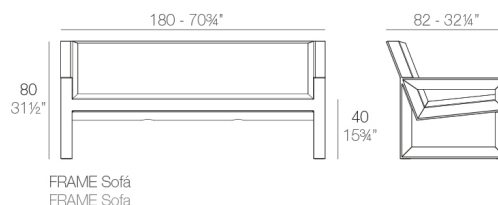

FINISHES

BASIC

Ref. 54095

Matt Polyethylene

- ☐ WHITE
- ☐ BLACK
- ☐ STEEL
- ☐ RED
- ☐ PISTACHIO
- ☐ ORANGE
- ☐ KHAKI
- ☐ NAVY
- ☐ PLUM
- ☐ TAUPE