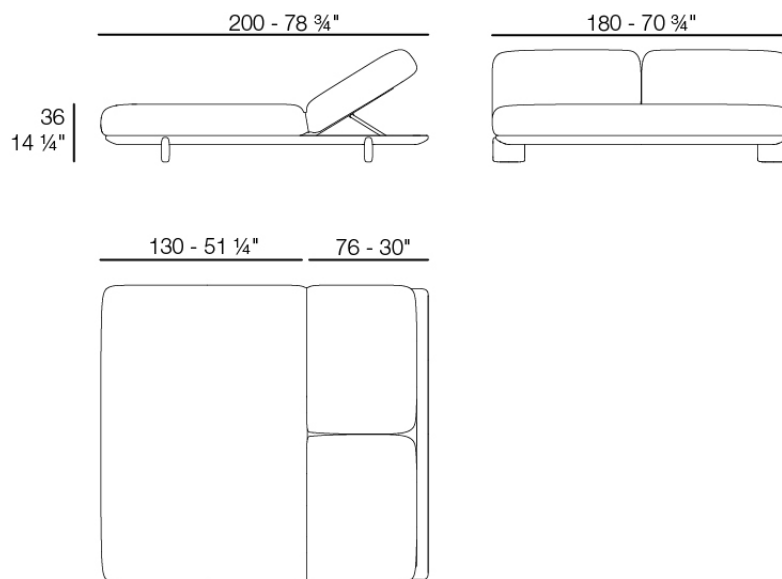

while its elegant iroko wood legs add a touch of warmth and sophistication, providing stability and a connection to nature.

Weight: 55 Kg

MILOS Daybed
MILOS Daybed
Ref. 70012

Finishes

finishes

POLYURETHANE