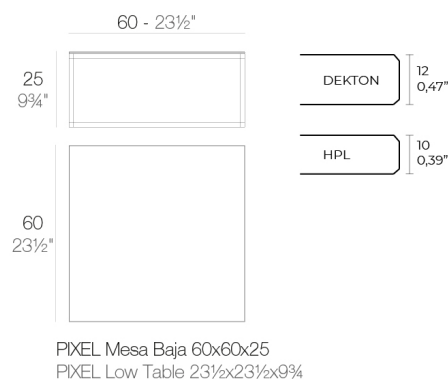

PIXEL TABLE 60x60x25

By Ramon Esteve

It is inspired by the small elements of colour that make up an image, looking to connect the piece with the numerous possible outcomes that are generated as a result of how it is arranged.

The PIXEL sofa is composed of three independent modules that allow you to create countless shapes; from linear sofas or chaise longues, to corners or even a bed.

PIXEL's main characteristic is its low seating height, designed for a more intimate use that ties the piece in with chill-out zones. Manufactured by rotational moulding, its versatility is enhanced through the upholstery, available in a variety of fabrics and finishes that can be combined with one another; alluding once again to its name and mirroring those coloured dots that serve as the origin of an image and the shape through different combinations in 3D.

View online: <https://www.vondom.com/products/44316>

Features

Description

Item suitable for indoor and outdoor use.

Weight

9.18 Kg

FINISHES

LACQUERED + HPL

Ref. 44316

Lacquered aluminium profile.

☒ BLACK

LACQUERED + HPL FULL WHITE

Ref. 44316B

Lacquered aluminium profile.

☐ WHITE

LACQUERED + DEKTON

Ref. 44316M

Lacquered aluminium profile.