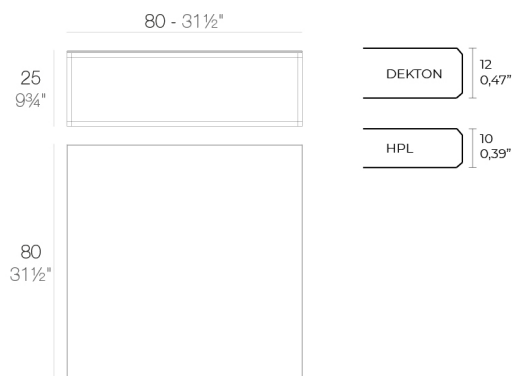

PIXEL TABLE 80x80x25

By Ramon Esteve

It is inspired by the small elements of colour that make up an image, looking to connect the piece with the numerous possible outcomes that are generated as a result of how it is arranged.

The PIXEL sofa is composed of three independent modules that allow you to create countless shapes; from linear sofas or chaise longues, to corners or even a bed.

PIXEL's main characteristic is its low seating height, designed for a more intimate use that ties the piece in with chill-out zones. Manufactured by rotational moulding, its versatility is enhanced through the upholstery, available in a variety of fabrics and finishes that can be combined with one another; alluding once again to its name and mirroring those coloured dots that serve as the origin of an image and the shape through different combinations in 3D.

View online: <https://www.vondom.com/products/44317>

Features

Description

Item suitable for indoor and outdoor use.

Weight

14.3 Kg

PIXEL Mesa Baja 80x80x25
PIXEL Low Table 31½x31½x9¾

FINISHES

LACQUERED + HPL

Ref. 44317

Lacquered aluminium profile.

☒ BLACK

LACQUERED + HPL FULL WHITE

Ref. 44317B

Lacquered aluminium profile.

☐ WHITE

LACQUERED + DEKTON

Ref. 44317M

Lacquered aluminium profile.