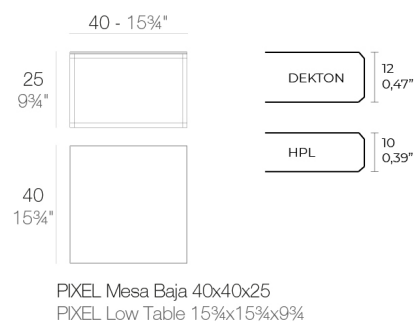

PIXEL TABLE 40x40x25

By Ramon Esteve

It is inspired by the small elements of colour that make up an image, looking to connect the piece with the numerous possible outcomes that are generated as a result of how it is arranged.

The PIXEL sofa is composed of three independent modules that allow you to create countless shapes; from linear sofas or chaise longues, to corners or even a bed.

PIXEL's main characteristic is its low seating height, designed for a more intimate use that ties the piece in with chill-out zones. Manufactured by rotational moulding, its versatility is enhanced through the upholstery, available in a variety of fabrics and finishes that can be combined with one another; alluding once again to its name and mirroring those coloured dots that serve as the origin of an image and the shape through different combinations in 3D.

View online: <https://www.vondom.com/products/44315>

Features

Description

Item suitable for indoor and outdoor use.

Weight

4.11 Kg

FINISHES

LACQUERED + HPL

Ref. 44315

Lacquered aluminium profile.

☒ BLACK

LACQUERED + HPL FULL WHITE

Ref. 44315B

Lacquered aluminium profile.

☐ WHITE

LACQUERED + DEKTON

Ref. 44315M

Lacquered aluminium profile.