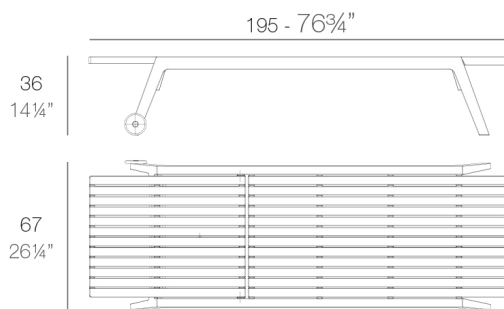

Features

Description

Made of injected polypropylene with fiber glass. Stackable. Available in several colors. Item suitable for indoor and outdoor use.

Weight

18.49 Kg

SPRITZ Tumbona
SPRITZ Sun Chaise

FINISHES