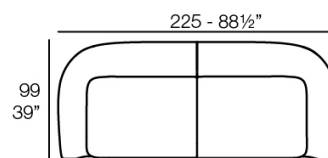

- **1 x 67001** Módulo Brazo Izquierdo - Sectional Sofa Arm Left
- **1 x 67003** Módulo Brazo Derecho - Sectional Sofa Arm Right