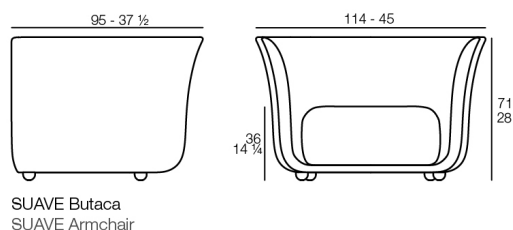

View online: <https://www.vondom.com/products/67014>

Features

Description

Furniture made of flexible polyurethane injected cold. This material possesses a high resilience and durability.

Weight

43.01 Kg

Includes

GLAD Soft and cozy fabric suitable for indoor and outdoor use.

Combinations

- 2 x 67002** Módulo Central - Sectional Sofa Central
- 1 x 67001** Módulo Brazo Izquierdo - Sectional Sofa Arm Left
- 1 x 67003** Módulo Brazo Derecho - Sectional Sofa Arm Right
- 1 x 67015** Módulo Esquina - Sectional Sofa Corner
- 1 x 67006** Puff Redondo 45 - Circular Puff 45
- 1 x 67007** Puff Redondo 65 - Circular Puff 65