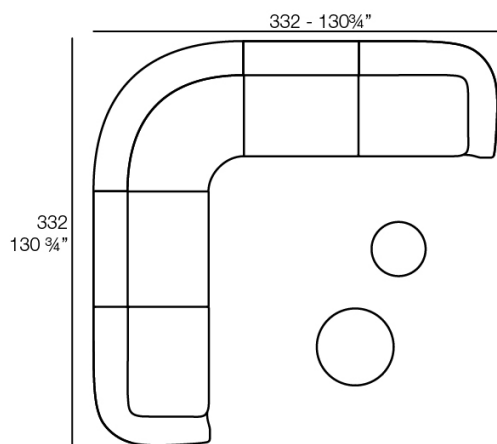

- **2 x 67002** Módulo Central - Sectional Sofa Central
- **1 x 67001** Módulo Brazo Izquierdo - Sectional Sofa Arm Left
- **1 x 67003** Módulo Brazo Derecho - Sectional Sofa Arm Right
- **1 x 67015** Módulo Esquina - Sectional Sofa Corner
- **1 x 67006** Puff Redondo 45 - Circular Puff 45
- **1 x 67007** Puff Redondo 65 - Circular Puff 65

- **1 x 67001** Módulo Brazo Izquierdo - Sectional Sofa Arm Left
- **1 x 67003** Módulo Brazo Derecho - Sectional Sofa Arm Right