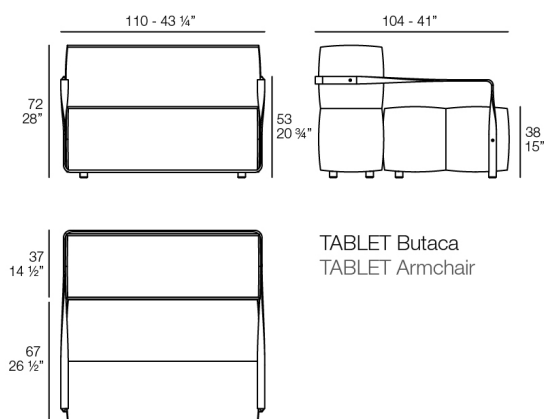

FABRIC

GLAD

Ref. 54214T

Soft and cozy fabric suitable for indoor and outdoor use. Soft and cozy fabric suitable for indoor and outdoor use.

- ORO 1031
- OCRE 1051
- SUNSET 1020
- DELHI 1038
- LIMA 1030
- AGUACATE 1028
- CARIBE 1004
- BOSC 1029
- ARTEMISA 1027
- OASIS 1007
- OCEANO 1005
- PRUNA 1045
- NOA 1026
- BERRY 1021